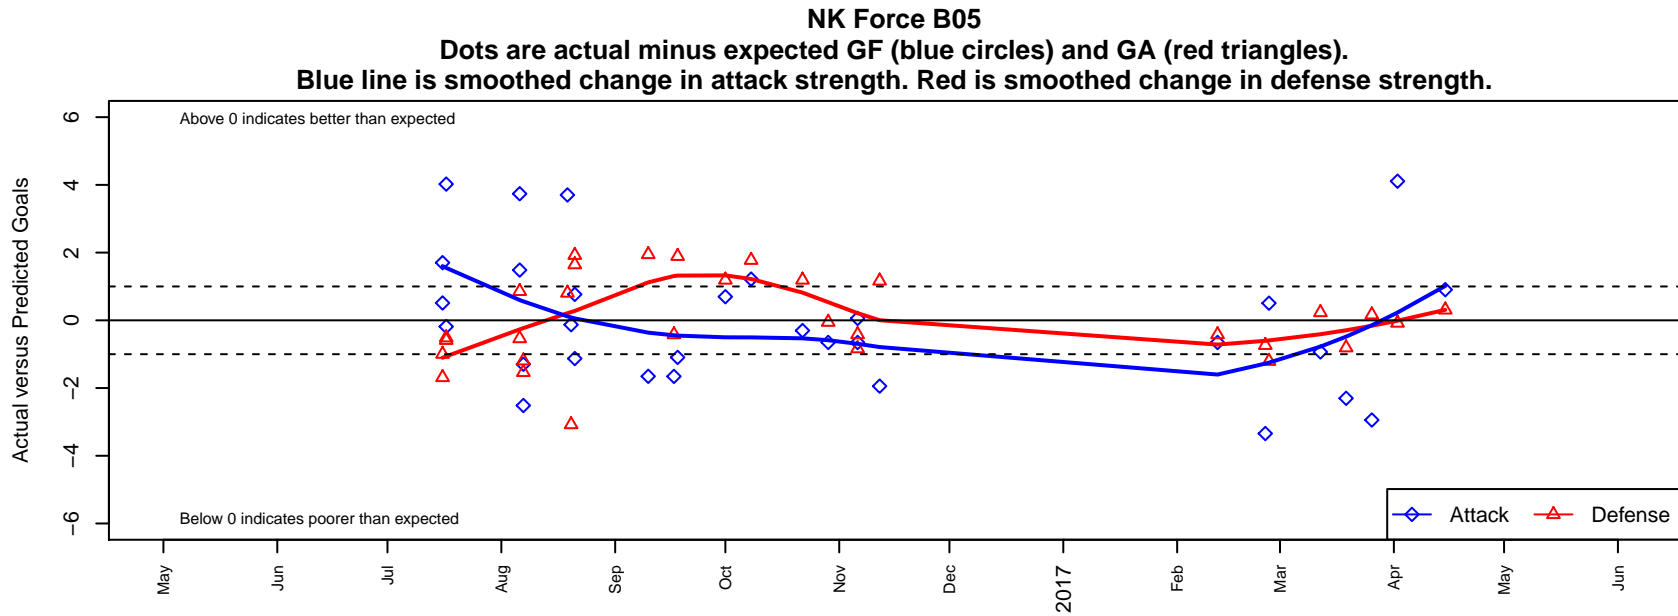

NK Force B05

North Kitsap SC
 Poulsbo, WA
 B05 total strength=537
 attack=0.55 defense=0.29
 fall league = PSPL Copa Red U12
 spr league = Spr PSPL Copa U12

alt names used:
 NK Force 05
 NK Force 05
 North Kitsap Force
 NK Force
 NK Force 05

Venues played:
 2016 KITG BU12 Red
 2016 Dungeness Cup BU12 Olympic
 2016 Island Cup BU12 Silver
 2016 PSPL Copa Red U12
 2016 Spr PSPL Copa U12

**attack and defense variance (black dot)
relative to other teams
and top 10 in region**